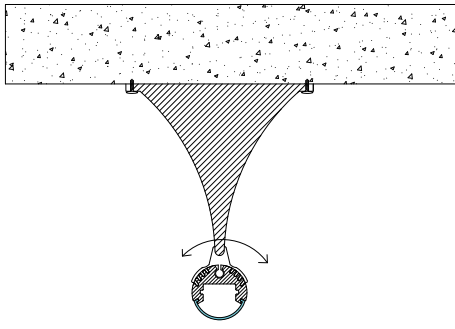

Color 

Unit: mm

Features:

1. Model: HL-BAPL008
2. Material: AL6063+PMMA
3. Surface: Anodized/Painting
4. Lighting source width: 12mm
5. Length: 4m/max
6. Installation: For closets / cloakrooms / dressing rooms / changing rooms / lockers, etc.

Accessory:

End Cap

Alu Profile+End Cap

Aluminum Profile

Suspended Rope

Mounting Clip (metal)

Mounting Clip (PC)

Installation Method

Cover

Installation:

Application: