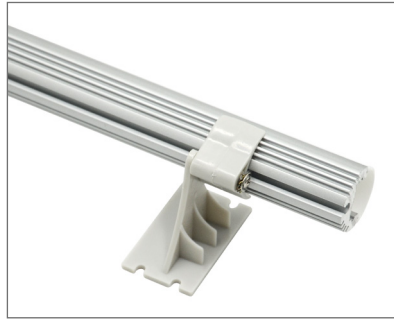

Color 

Unit: mm

Features:

1. Model: HL-BAPL008
2. Material: AL6063+PMMA
3. Surface: Anodized/Painting
4. Lighting source width: 12mm
5. Length: 4m/max
6. Installation: For closets / cloakrooms / dressing rooms / changing rooms / lockers, etc.

Accessory:

End Cap

Alu Profile+End Cap

Aluminum Profile

Suspended Rope

Mounting Clip (metal)

Mounting Clip (PC)

Installation Method

Cover

Installation:

Application: