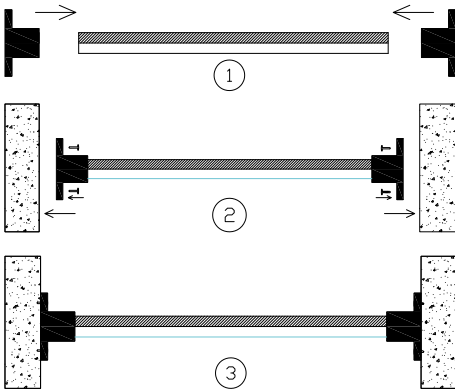

Color 

Unit: mm

Features:

1. Model: HL-BAPL008
2. Material: AL6063+PMMA
3. Surface: Anodized/Painting
4. Lighting source width: 12mm
5. Length: 4m/max
6. Installation: For closets / cloakrooms / dressing rooms / changing rooms / lockers, etc.

Accessory:

End Cap

Alu Profile+End Cap

Aluminum Profile

Suspended Rope

Mounting Clip (metal)

Mounting Clip (PC)

Installation Method

Cover

Installation:

Application: