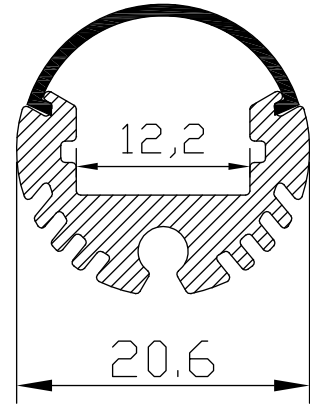

Color 

Unit: mm

Features:

1. Model: HL-BAPL008
2. Material: AL6063+PMMA
3. Surface: Anodized/Painting
4. Lighting source width: 12mm
5. Length: 4m/max
6. Installation: For closets / cloakrooms / dressing rooms / changing rooms / lockers, etc.

Accessory:

End Cap

Alu Profile+End Cap

Aluminum Profile

Suspended Rope

Mounting Clip (metal)

Mounting Clip (PC)

Installation Method